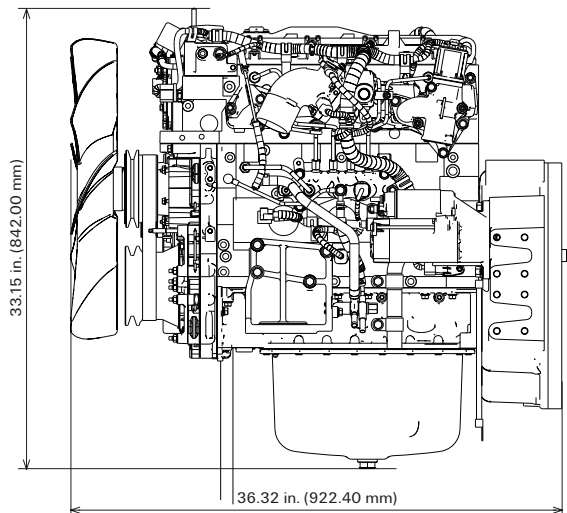

4JJ1X Industrial Performance Curves: