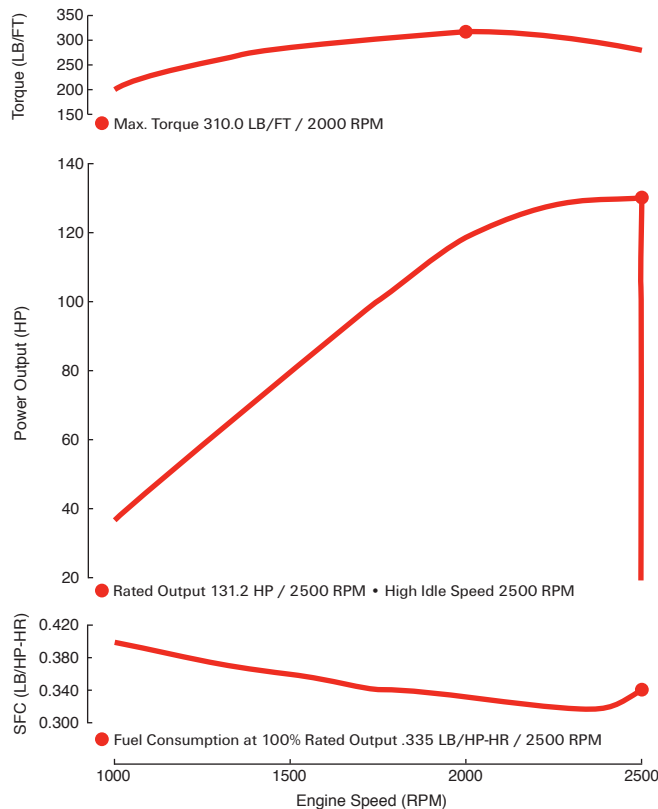

4JJ1X Industrial Performance Curves: