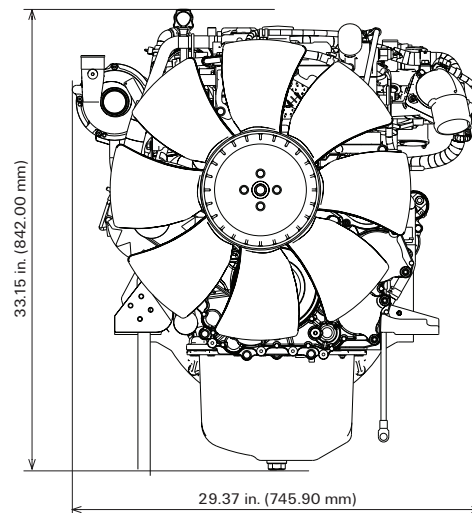

4JJ1X Industrial Performance Curves: