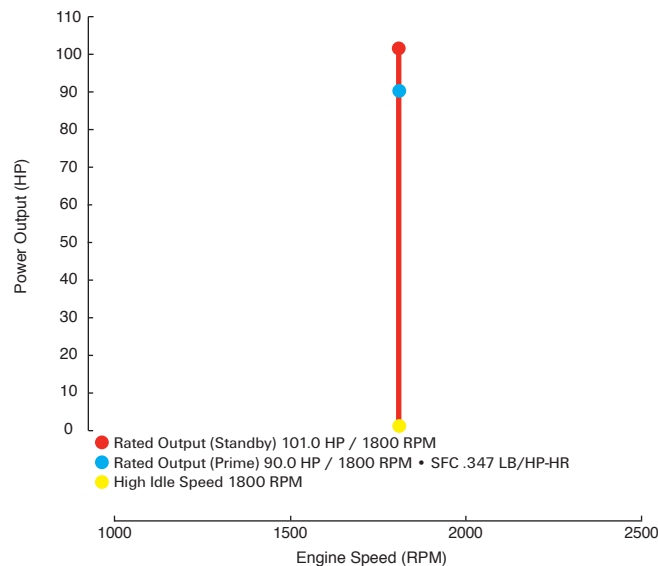

4JJ1X Genset Performance Curves:

Available options:

- Cooling system
- Air cleaner
- Exhaust system
- Front and rear mounts
- Skid base
- Instrument panel & extension harness
- Custom power unit

Horsepower comparison:

Engine Model	Cylinders	Displacement (L)	HP Range
4JJ1T	4	3.0	65-90
4JJ1X	4	3.0	75-130
4HK1X	4	5.2	150-200

For additional information, please contact your local distributor or visit www.isuzuengines.com

Isuzu Motors America, LLC

46401 Commerce Center Drive
Plymouth, Michigan 48170
Phone: 734.582.9470
Fax: 734.455.7581

ILS-4JJ1X-E

www.isuzuengines.com