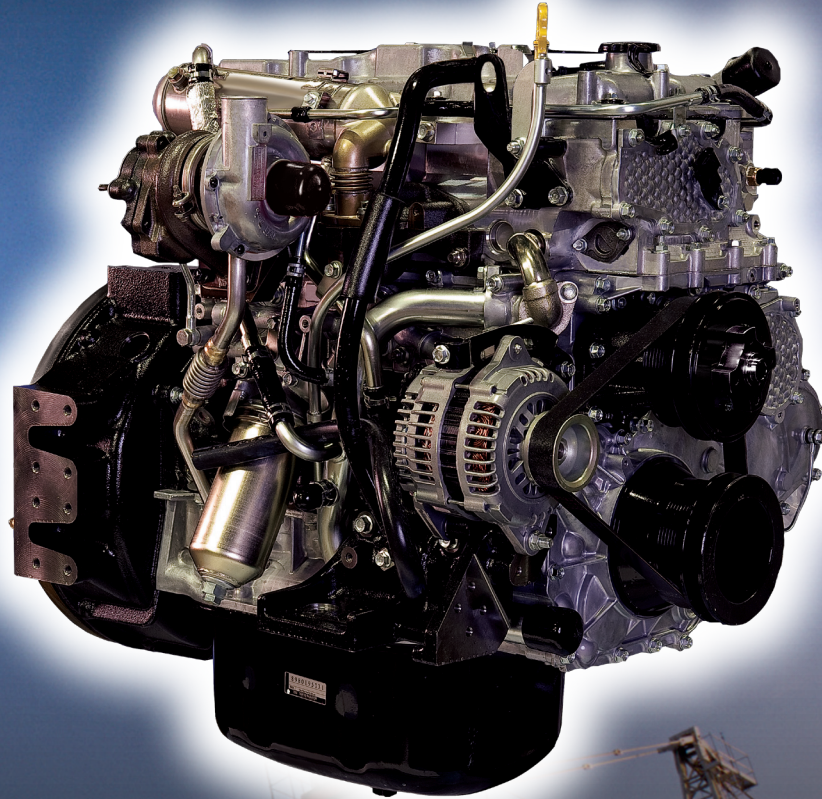

## 4JJ1X

Generator: 101 HP @ 1800 RPM

Industrial Drive: 131 HP @ 2500 RPM

### Standard features:

- U.S. EPA Tier 3
- Displacement: 3.0 L
- Turbo charged & charge air cooled
- Peak torque: 310.0 LB/FT @ 2000 RPM
- Fuel consumption: .335 LB/HP-HR
- Flywheel housing: SAE 3
- Electric & self-priming fuel lift pump
- 12V and 24V available
- Glow plug starting aid
- High angularity oil pan
- 500-hour service intervals
- 5-year / 5,000-hour warranty